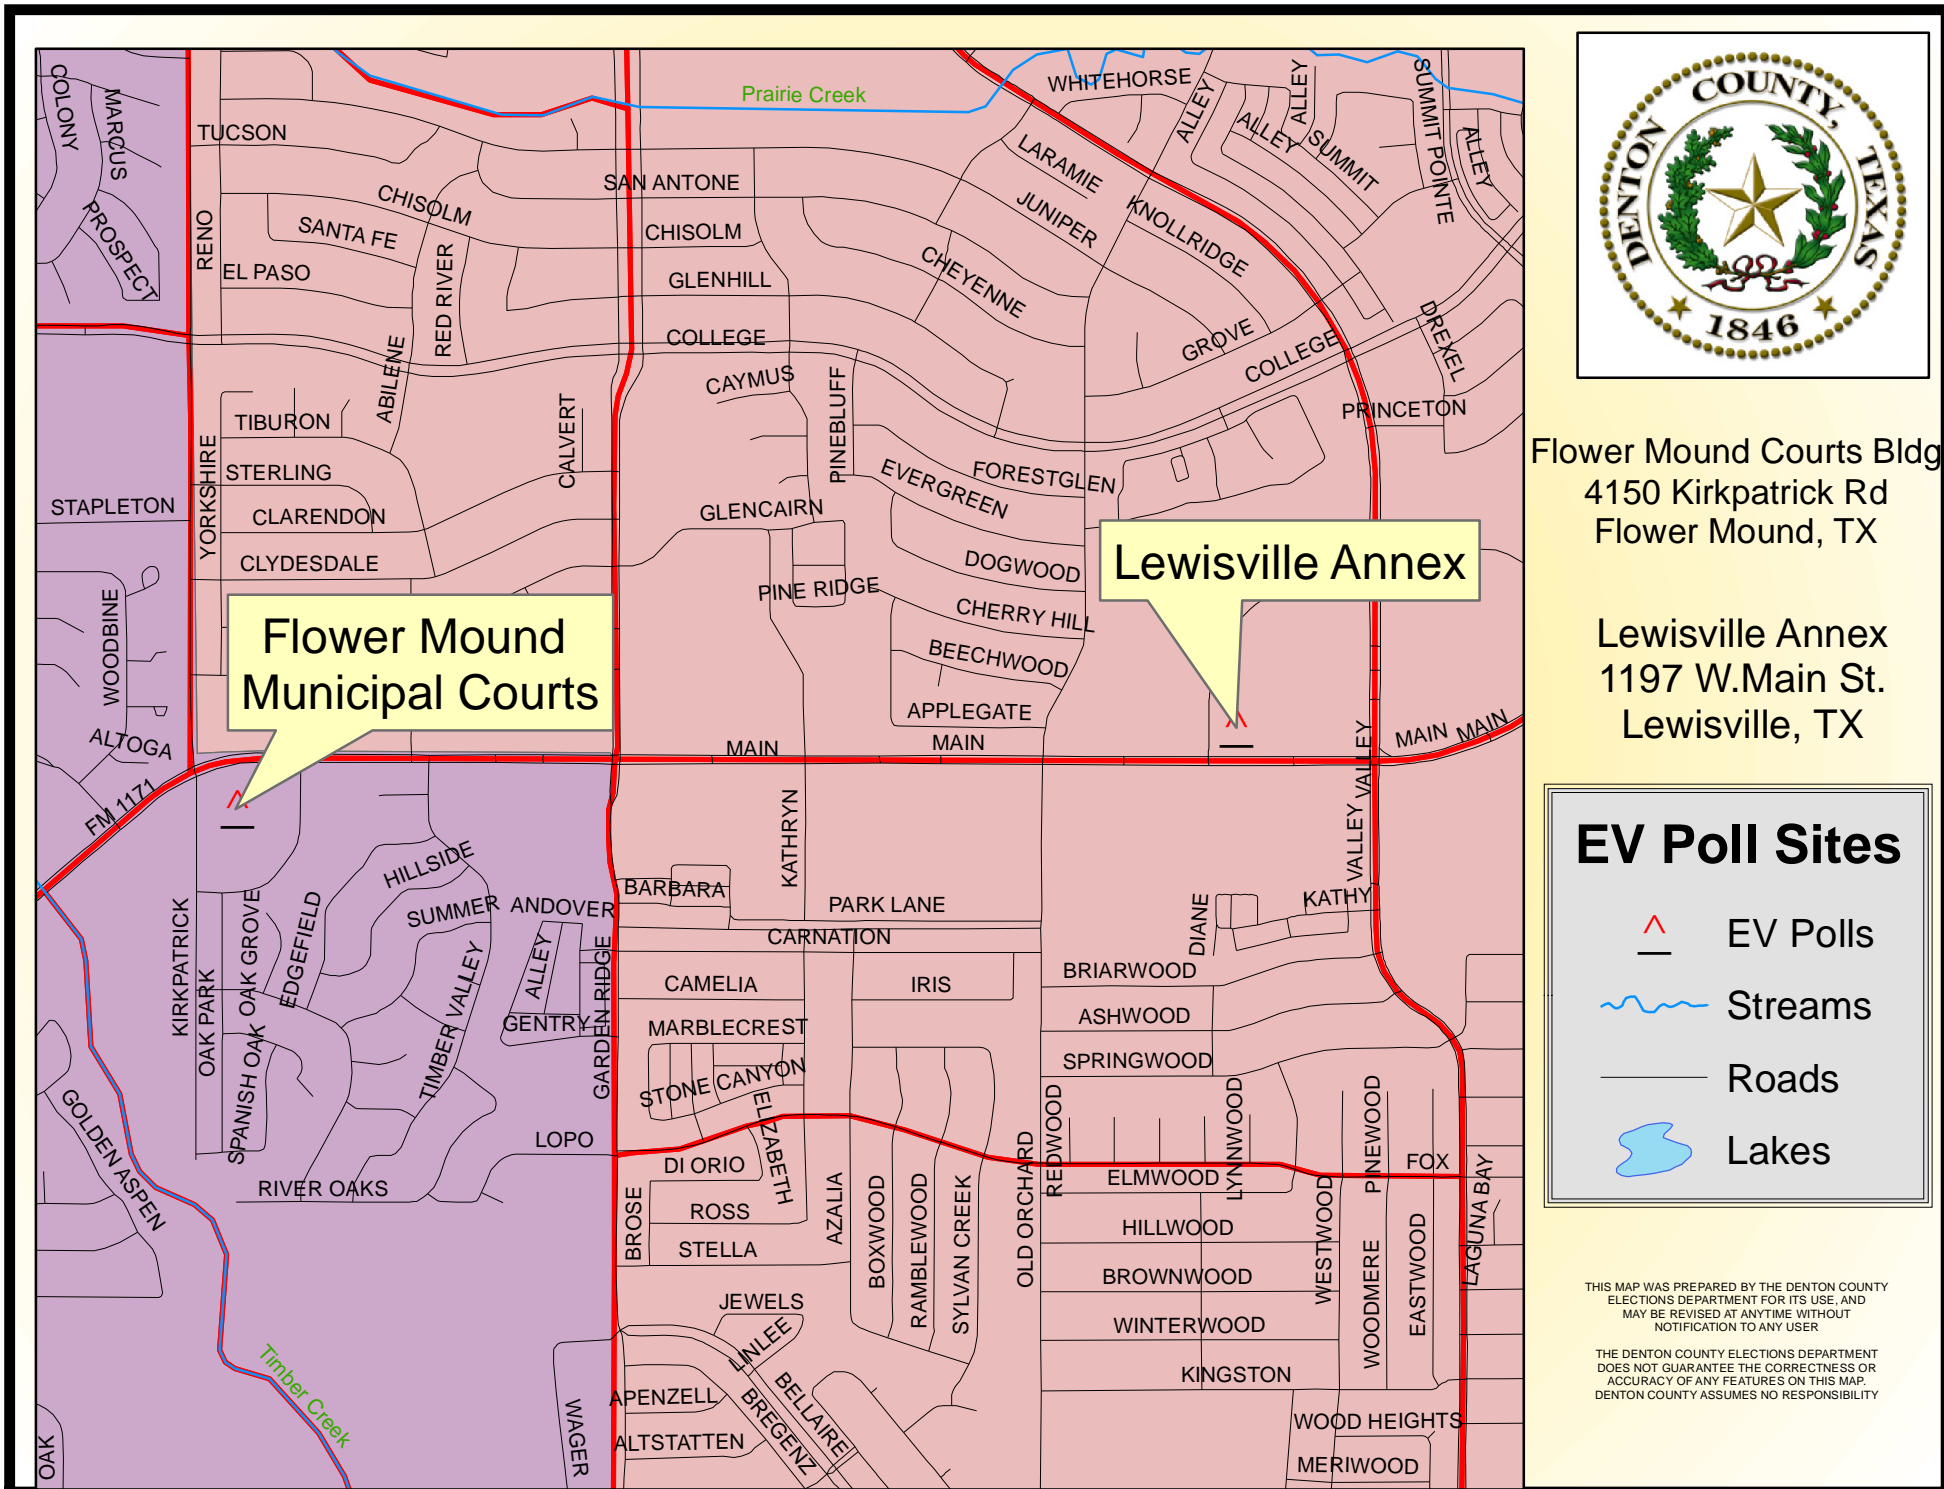

Flower Mound Courts Bldg
4150 Kirkpatrick Rd
Flower Mound, TX

Lewisville Annex
1197 W.Main St.
Lewisville, TX

EV Poll Sites

-  EV Polls
-  Streams
-  Roads
-  Lakes

THIS MAP WAS PREPARED BY THE DENTON COUNTY ELECTIONS DEPARTMENT FOR ITS USE, AND MAY BE REVISED AT ANYTIME WITHOUT NOTIFICATION TO ANY USER

THE DENTON COUNTY ELECTIONS DEPARTMENT DOES NOT GUARANTEE THE CORRECTNESS OR ACCURACY OF ANY FEATURES ON THIS MAP. DENTON COUNTY ASSUMES NO RESPONSIBILITY

**Flower Mound
Municipal Courts**

Lewisville Annex