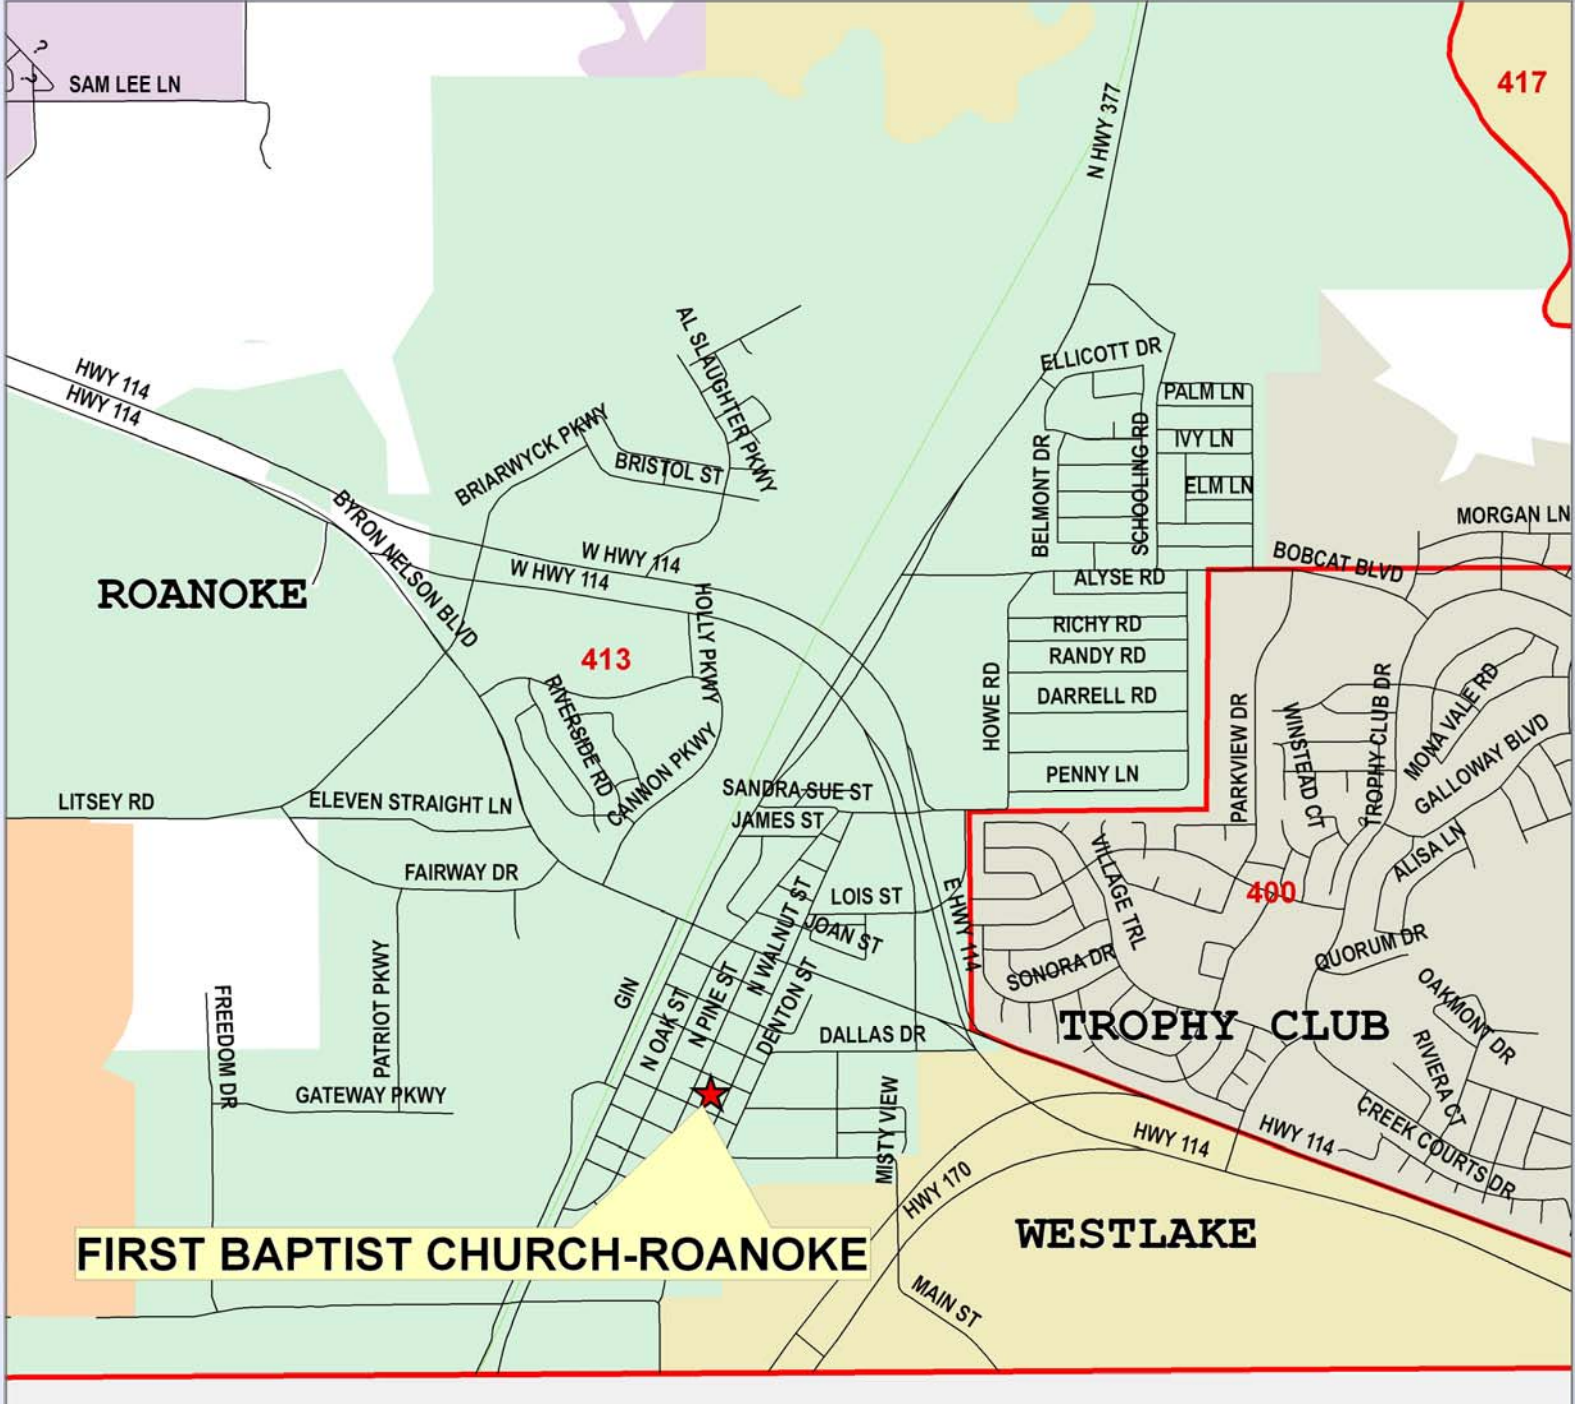

DENTON COUNTY

EARLY VOTING POLL LOCATIONS

FIRST BAPTIST CHURCH-ROANOKE