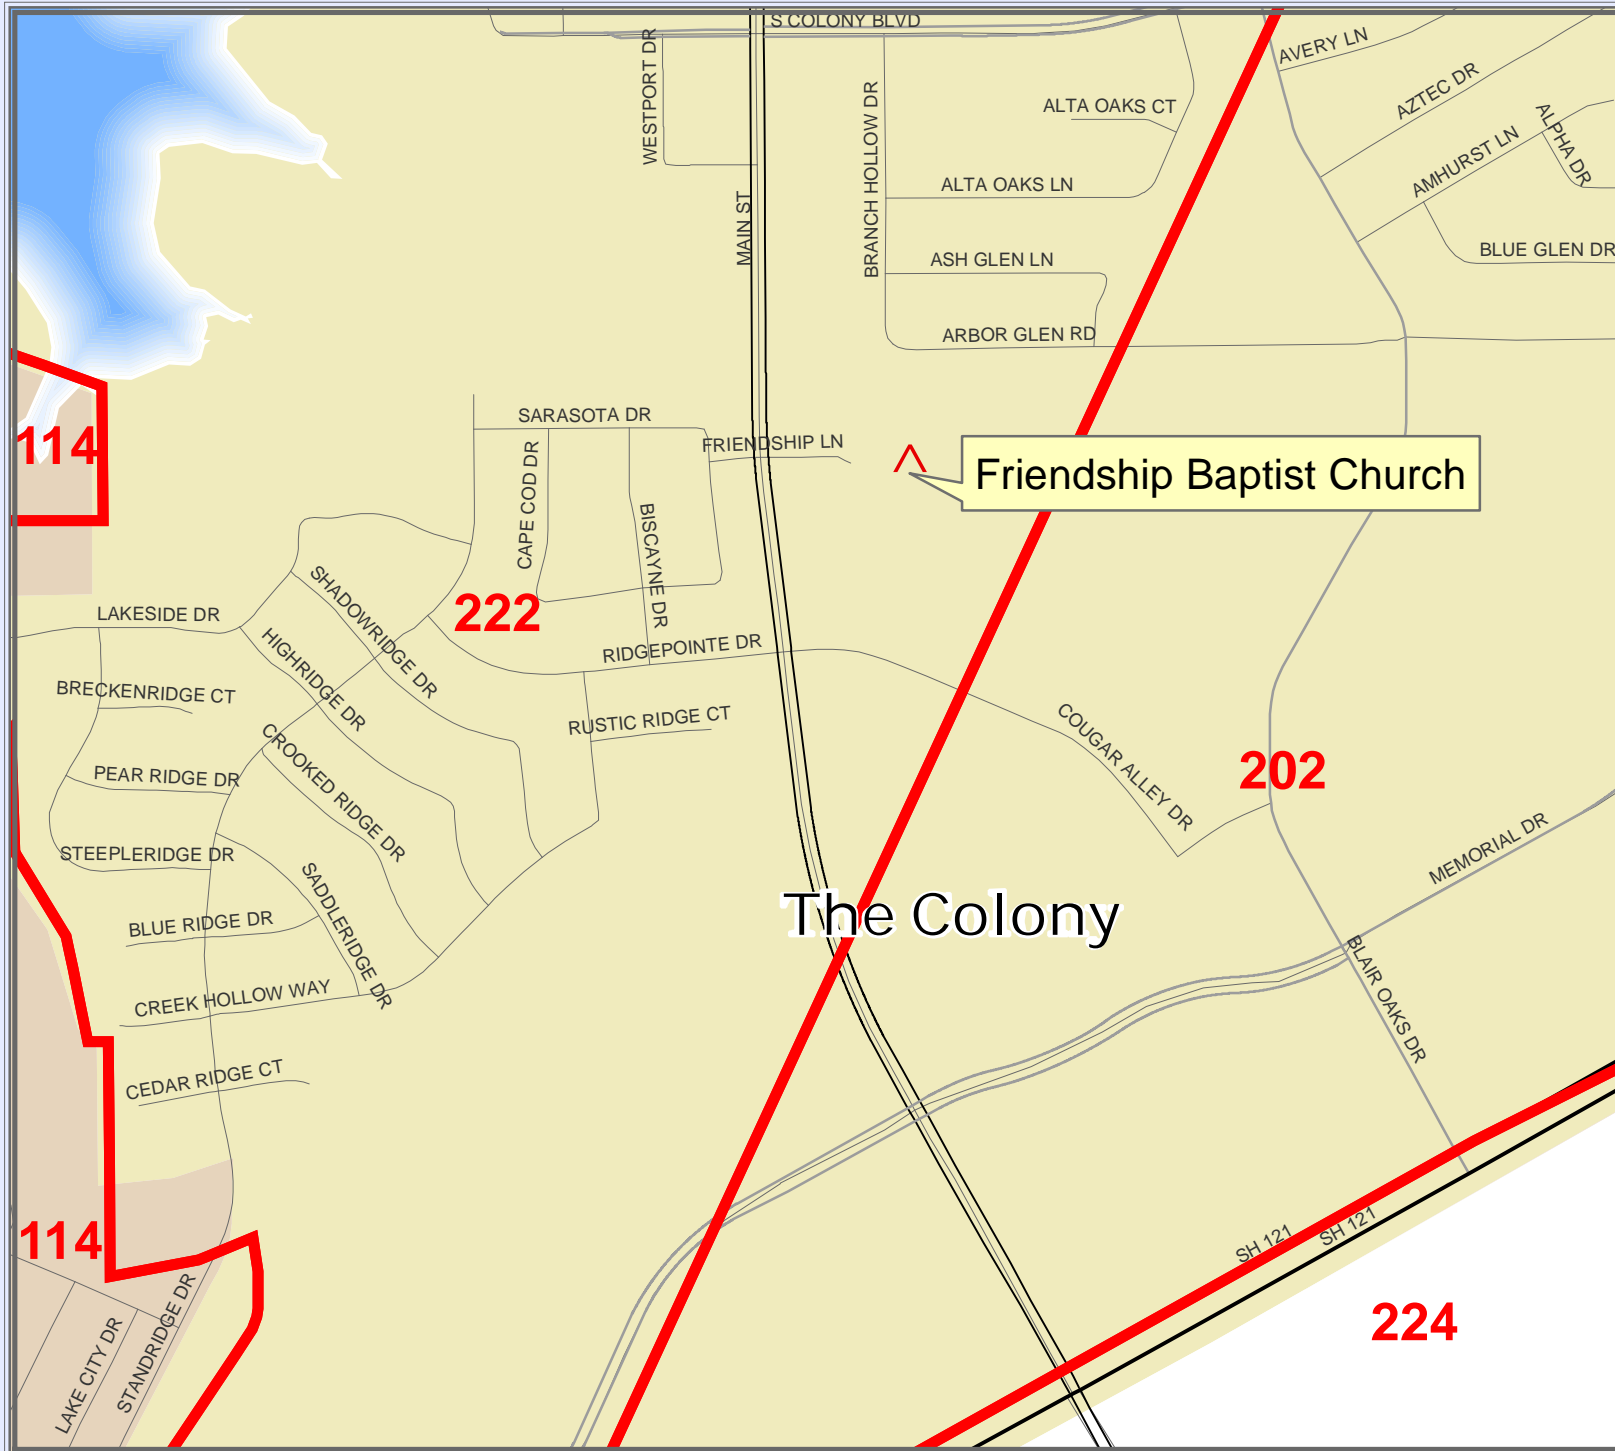

EARLY VOTING POLL LOCATION

FRIENDSHIP BAPTIST CHURCH
4396 MAIN STREET
THE COLONY, TX